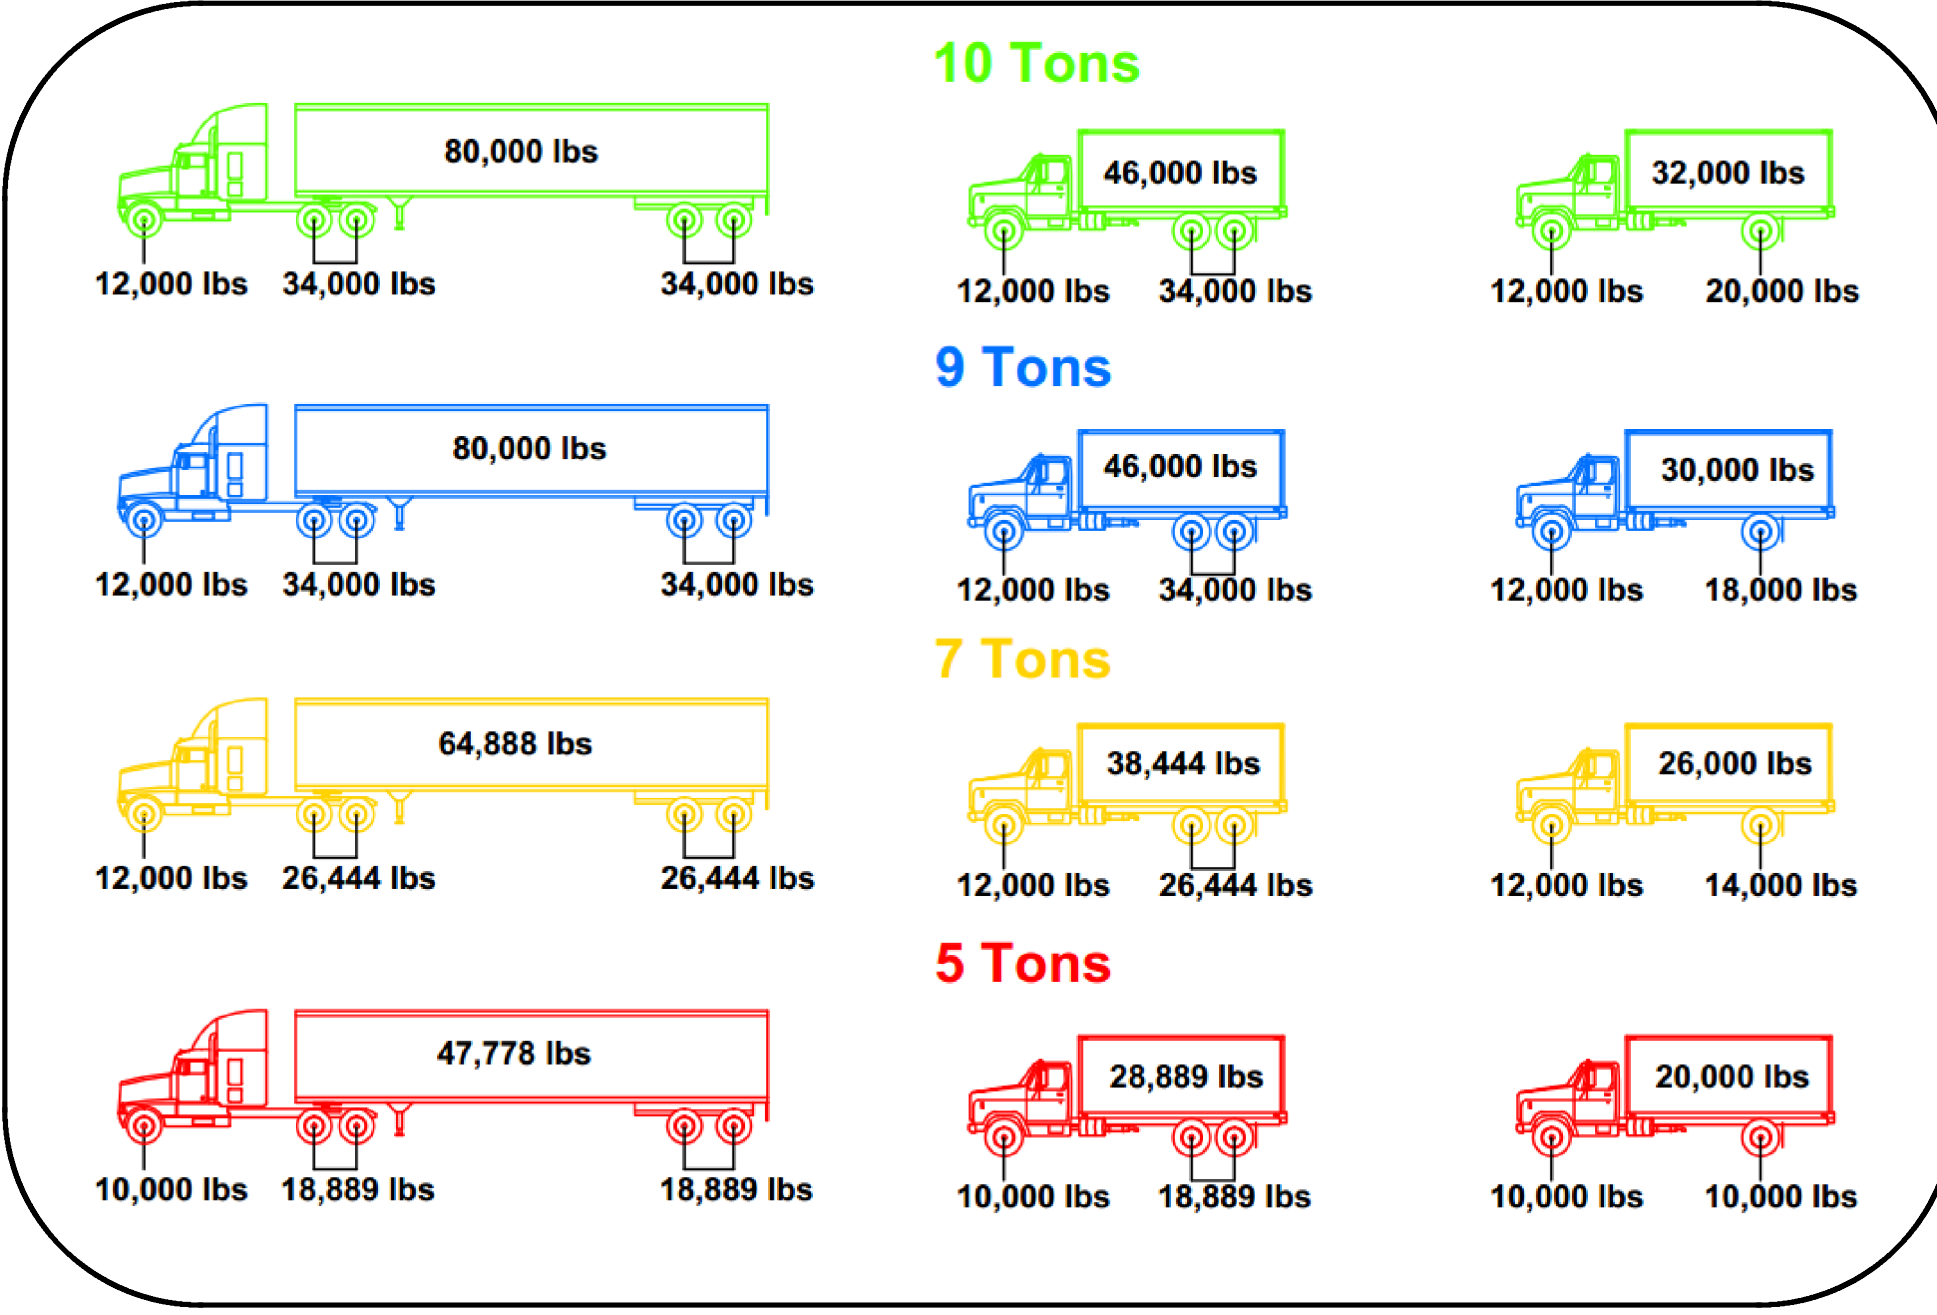

# 2019 Regional Spring Load Restrictions

Note: These restrictions are subject to change without notice. The sign postings on the highway govern the load restriction in effect.

The ending dates for Spring Load Restrictions are based on how weather is affecting roadway strength. These dates are established by monitoring roadway strength as weather conditions change. Therefore, the ending dates for Spring Load Restrictions are variable.

## Highway Contact Information

- Lac qui Parle County: (320) 598-3878
- Lincoln County: (507) 694-1464
- Lyon County: (507) 532-8205
- Redwood County: (507) 637-4056
- Murray County: (507) 836-6327
- Pipestone County: (507) 825-1245
- Yellow Medicine County: (320) 313-3000
- MnDOT: (800) 657-3748