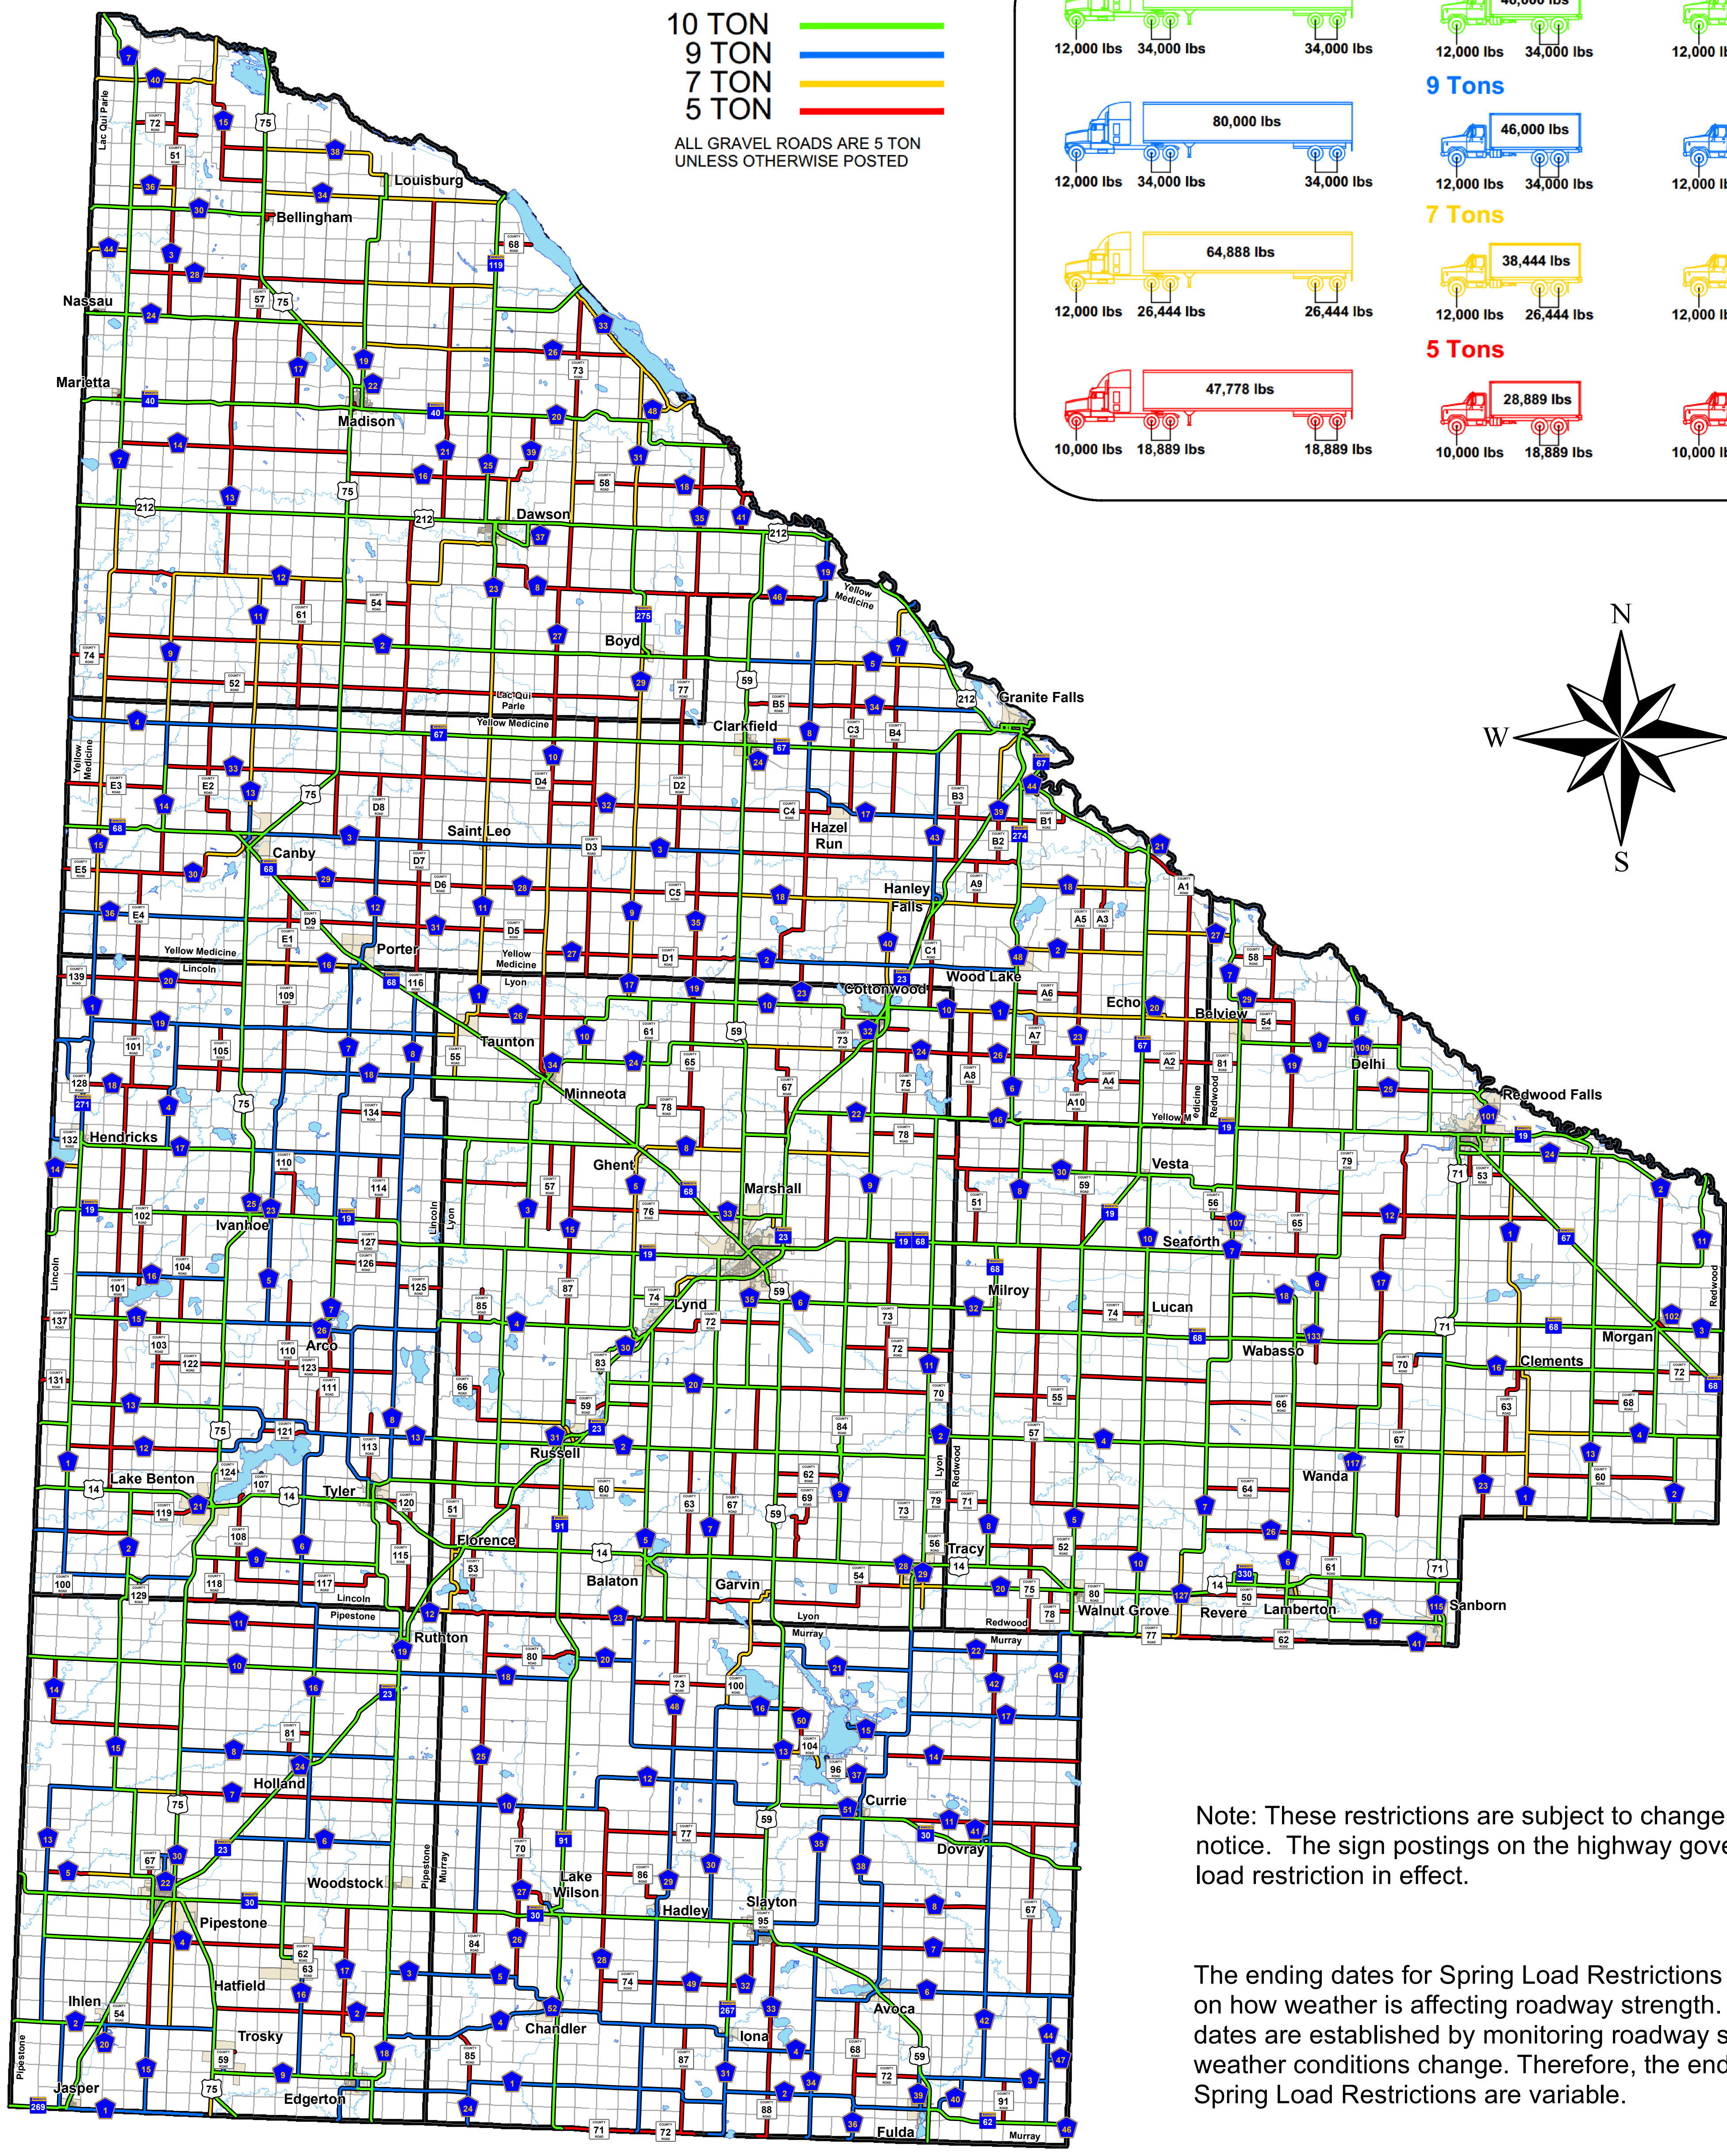

# 2019 Regional Spring Load Restrictions

Note: These restrictions are subject to change without notice. The sign postings on the highway govern the load restriction in effect.

The ending dates for Spring Load Restrictions are based on how weather is affecting roadway strength. These dates are established by monitoring roadway strength as weather conditions change. Therefore, the ending dates for Spring Load Restrictions are variable.

## Highway Contact Information

- Lac qui Parle County: (320) 598-3878
- Lincoln County: (507) 694-1464
- Lyon County: (507) 532-8205
- Redwood County: (507) 637-4056
- Murray County: (507) 836-6327
- Pipestone County: (507) 825-1245
- Yellow Medicine County: (320) 313-3000
- MnDOT: (800) 657-3748

This drawing is neither a legally recorded map nor a survey and is not intended to be used as one. This drawing is a compilation of information from various sources and is to be used for reference purposes only. Lyon County is not responsible for any inaccuracies herein contained. If discrepancies are found please contact the Lyon County GIS Department at (507) 532-8218.